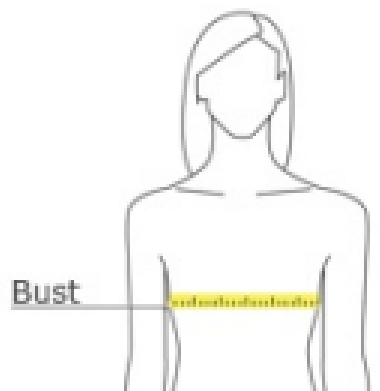

Next Level Apparel® Women's CVC Relaxed Tee
NL6600

NOTE: Image for reference only
MV Tee will be WHITE

HOW TO MEASURE

BUST

Measure under the arm and around the fullest part of the bust with arms down, keeping tape horizontal.

SIZE CHART

	XS	S	M	L	XL	2XL
Size	0/2	2/4	4/6	8/10	12/14	14/16
Bust	32- 34	34- 36	36 - 38	38 - 40	41 -? 43	44- 46

NOTE: Image for reference only
MV Tee will be WHITE

HOW TO MEASURE

CHEST WIDTH

Measure under the arm and around the fullest part of the chest with arms down, keeping tape horizontal.

SIZE CHART

	XS	S	M	L	XL	2XL	3XL	4XL
Chest	33-35	35-38	38-41	43-44	45-48	48-52	53 1/2-56	59-61 1/2

NOTE: Image for reference only
MV Tee will be WHITE

HOW TO MEASURE

CHEST WIDTH

Measure under the arm and around the fullest part of the chest with arms down, keeping tape horizontal.