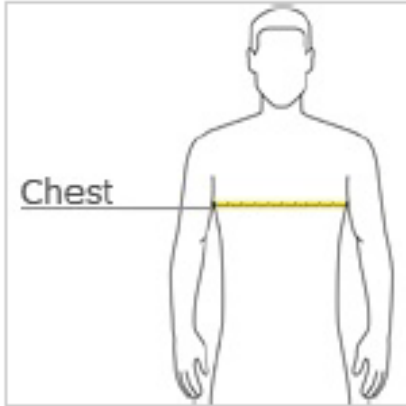

Next Level Apparel® Women's CVC Relaxed Tee
NL6600

NOTE: Image for reference only
MV Tee will be WHITE

HOW TO MEASURE

BUST

Measure under the arm and around the fullest part of the bust with arms down, keeping tape horizontal.

SIZE CHART

	XS	S	M	L	XL	2XL
Size	0/2	2/4	4/6	8/10	12/14	14/16
Bust	32- 34	34- 36	36 - 38	38 - 40	41 -? 43	44- 46

NOTE: Image for reference only
MV Tee will be WHITE

HOW TO MEASURE

CHEST WIDTH

Measure under the arm and around the fullest part of the chest with arms down, keeping tape horizontal.

SIZE CHART

	XS	S	M	L	XL	2XL	3XL	4XL
Chest	33-35	35-38	38-41	43-44	45-48	48-52	53 1/2-56	59-61 1/2

NOTE: Image for reference only
MV Tee will be WHITE

HOW TO MEASURE

CHEST WIDTH

Measure under the arm and around the fullest part of the chest with arms down, keeping tape horizontal.

SIZE CHART

	XS	S	M	L	XL	2XL	3XL
Chest	33-35	35-38	38-41	43-44	45-48	48-52	53 1/2-56