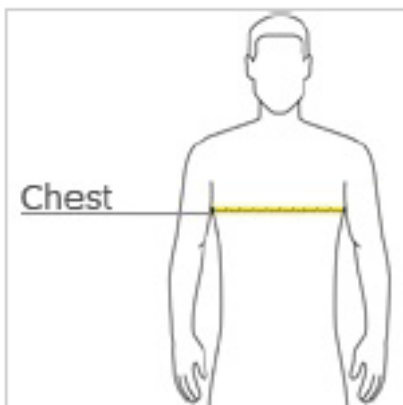

Next Level Apparel® Women's CVC Relaxed Tee
NL6600

NOTE: Image for reference only
MV Tee will be WHITE

HOW TO MEASURE

BUST

Measure under the arm and around the fullest part of the bust with arms down, keeping tape horizontal.

SIZE CHART

	XS	S	M	L	XL	2XL
Size	0/2	2/4	4/6	8/10	12/14	14/16
Bust	32- 34	34- 36	36 - 38	38 - 40	41 -? 43	44- 46

NOTE: Image for reference only
MV Tee will be WHITE

HOW TO MEASURE

CHEST WIDTH

Measure under the arm and around the fullest part of the chest with arms down, keeping tape horizontal.

SIZE CHART

	XS	S	M	L	XL	2XL	3XL	4XL
Chest	33-35	35-38	38-41	43-44	45-48	48-52	53 1/2-56	59-61 1/2

NOTE: Image for reference only
MV Tee will be WHITE

HOW TO MEASURE

CHEST WIDTH

Measure under the arm and around the fullest part of the chest with arms down, keeping tape horizontal.

SIZE CHART

	XS	S	M	L	XL	2XL	3XL
Chest	33-35	35-38	38-41	43-44	45-48	48-52	53 1/2-56